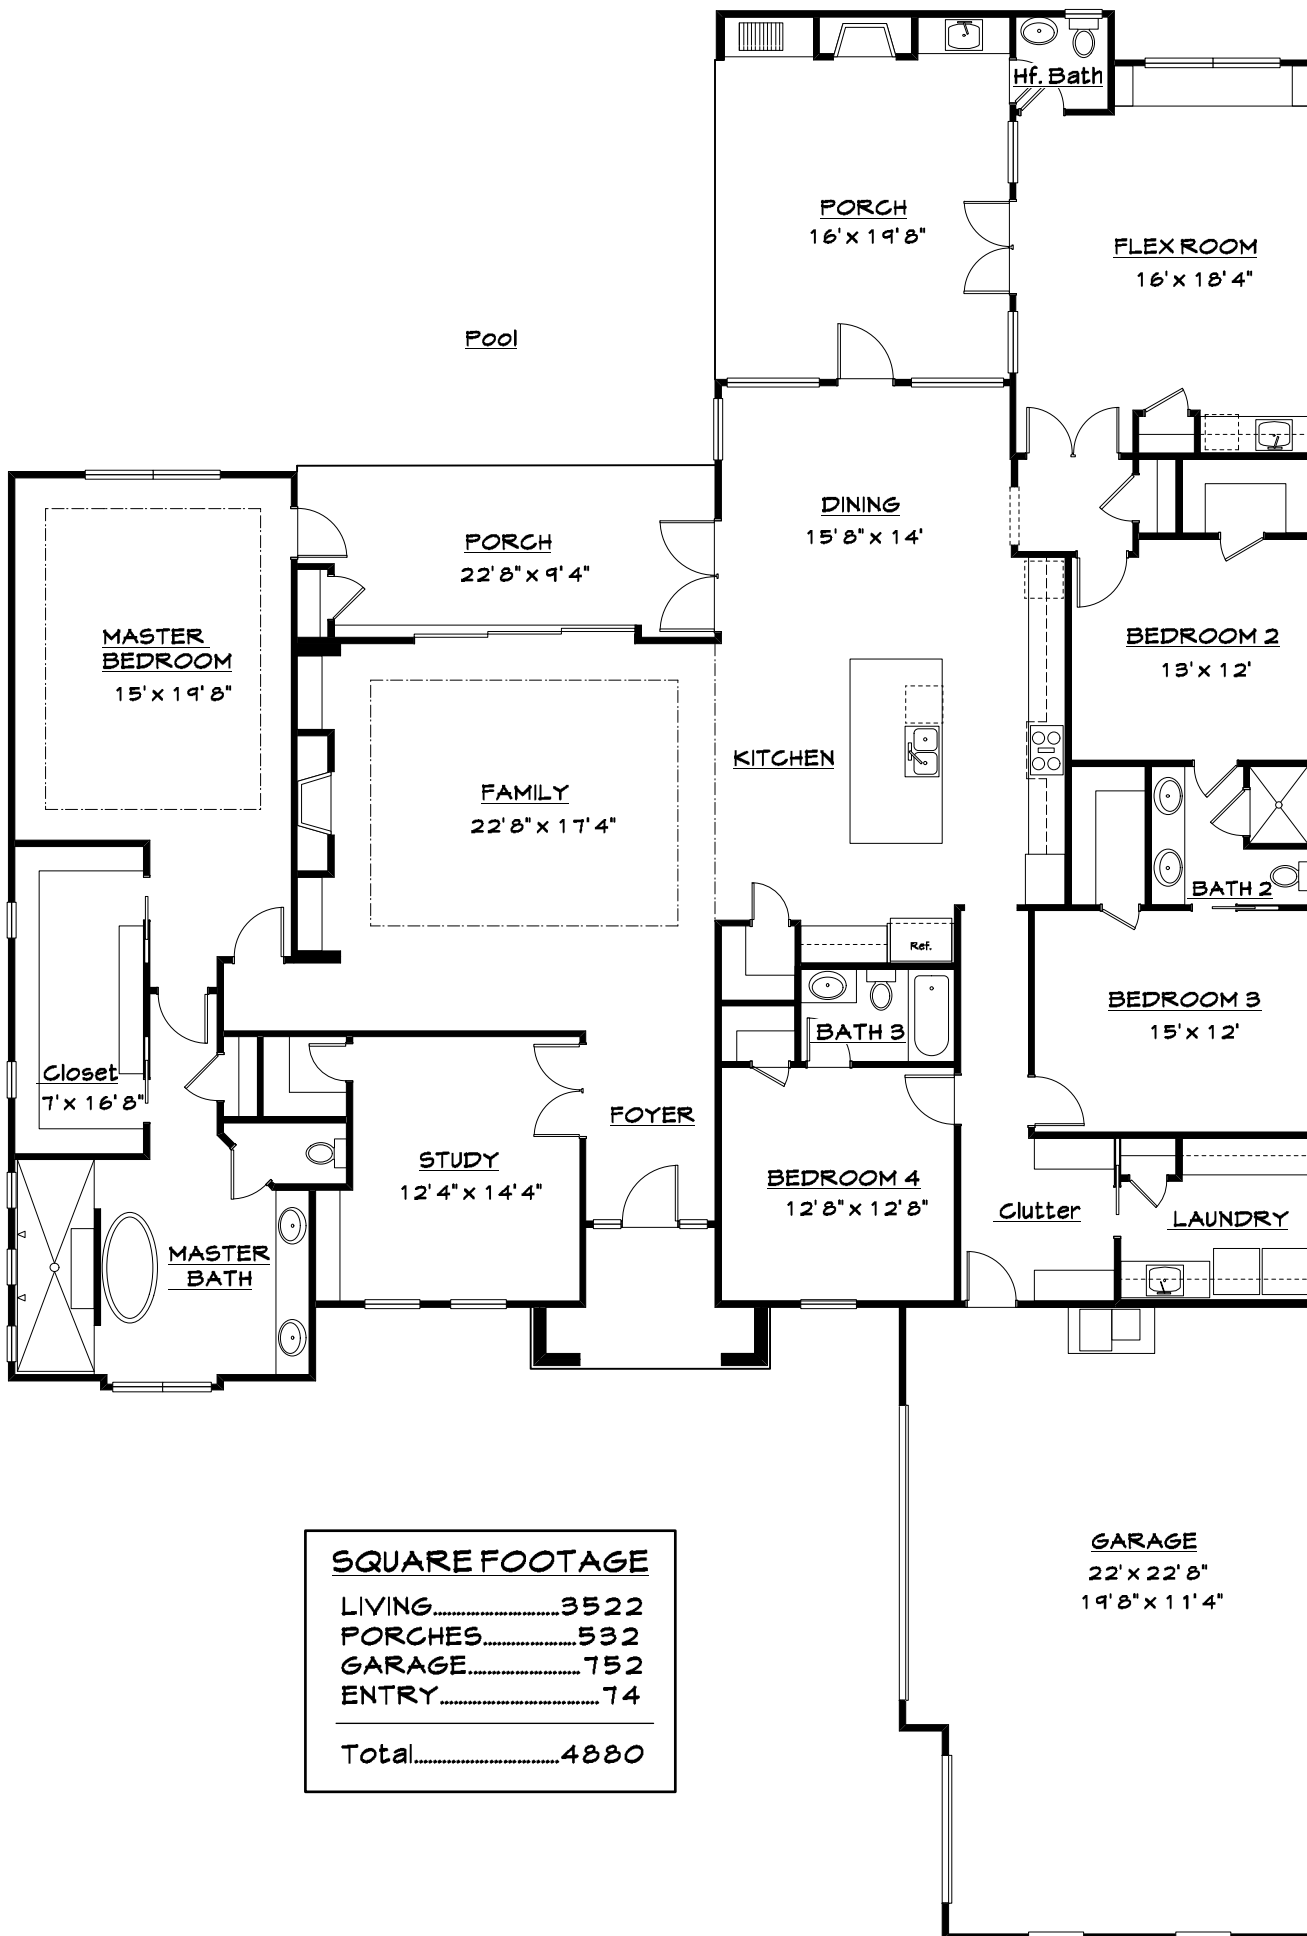

Barry
Bullard
HOMES

the Difference is in the Details

SQUARE FOOTAGE	
LIVING.....	3522
PORCHES.....	532
GARAGE.....	752
ENTRY.....	74
<hr/>	
Total.....	4880